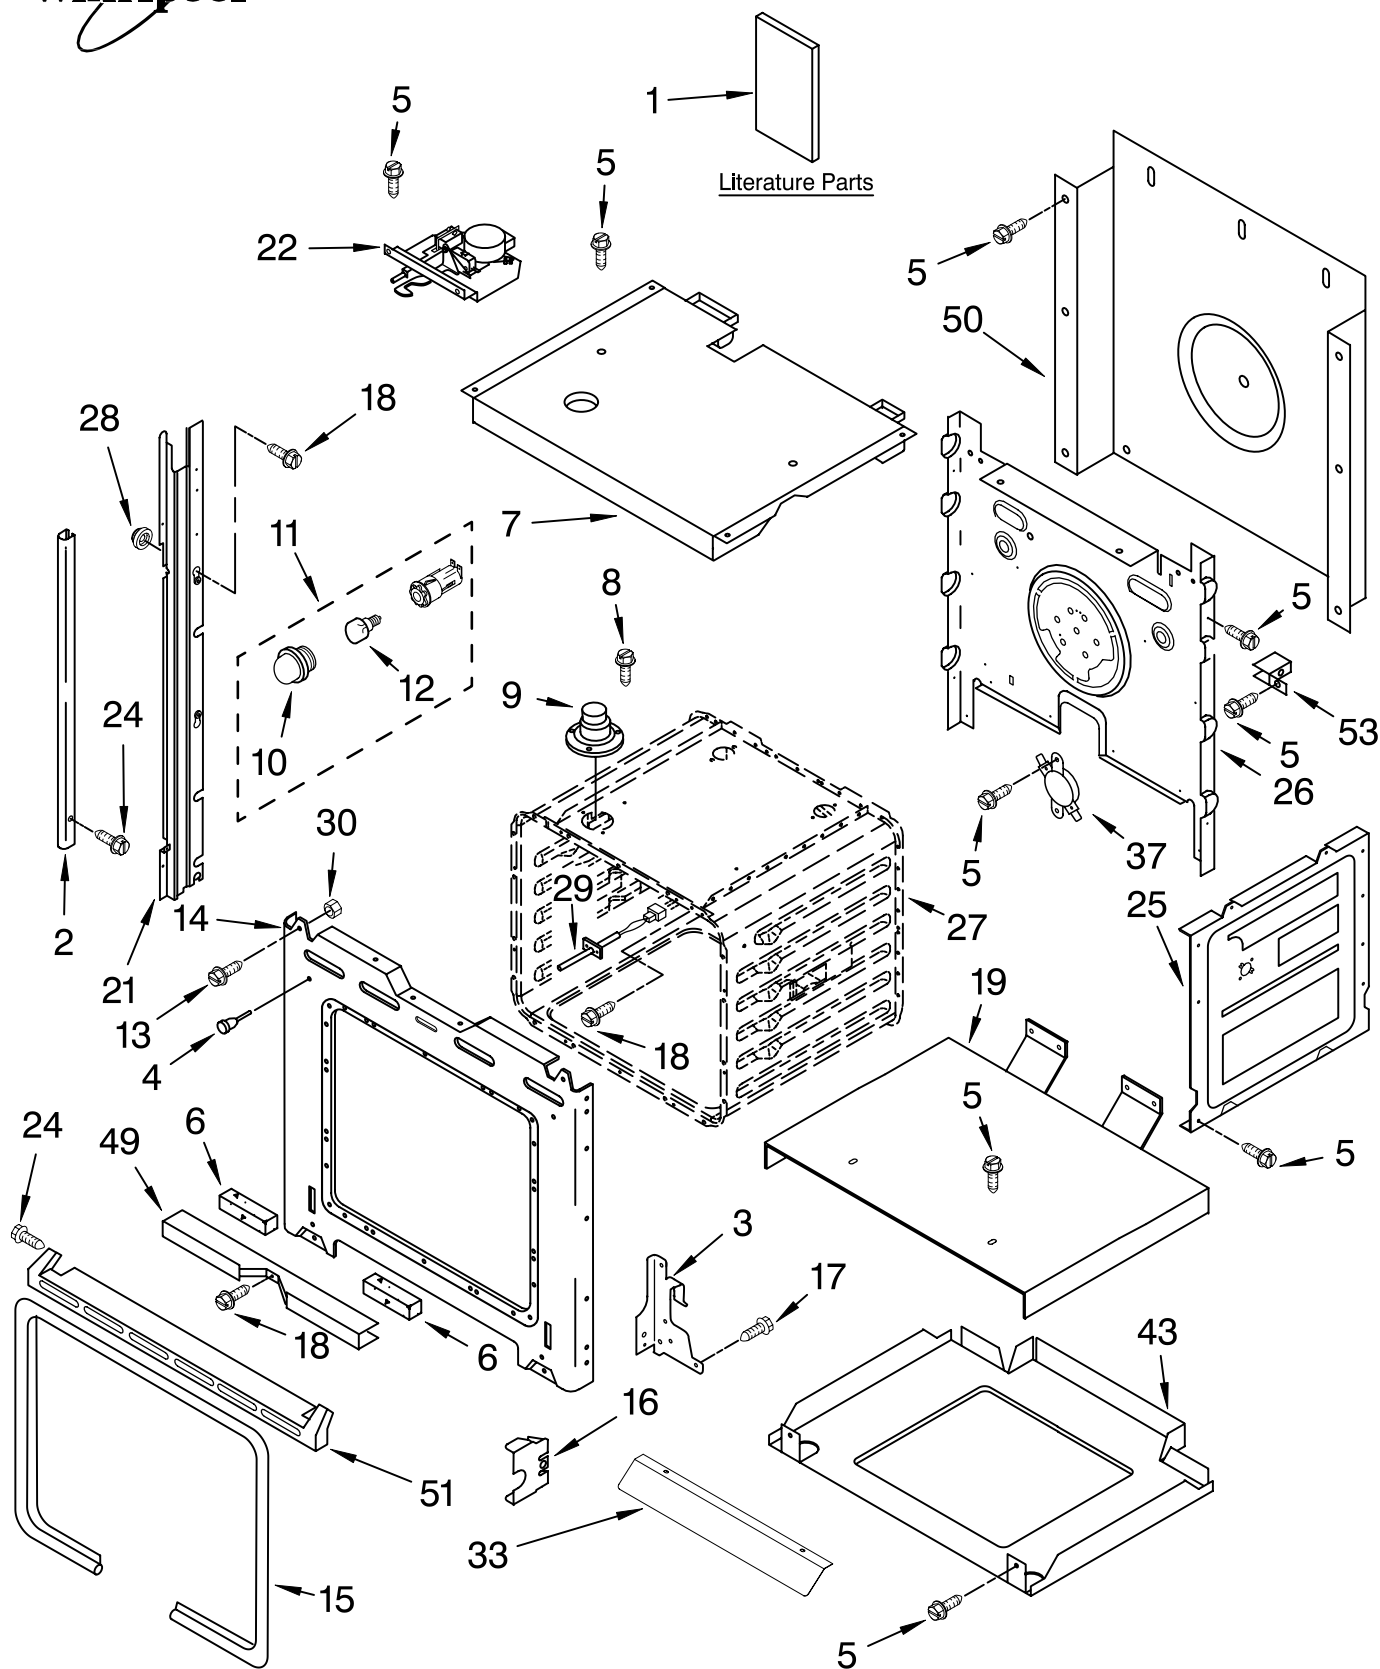

OVEN PARTS

For Models: GBS277PRQ01, GBS277PRB01, GBS277PRS01
(Designer White) (Black) (Stainless Steel)

27" BUILT-IN ELECTRIC
SINGLE CONVECTION OVEN
(GOLD LINE)

FOR ORDERING INFORMATION REFER TO PARTS PRICE LIST

OVEN PARTS

For Models: GBS277PRQ01, GBS277PRB01, GBS277PRS01
(Designer White) (Black) (Stainless Steel)

Illus. No.	Part No.	DESCRIPTION	Illus. No.	Part No.	DESCRIPTION	Illus. No.	Part No.	DESCRIPTION
1		Literature Parts	7	4455864	Top Chassis	27		Liner, Oven (Not serviceable)
	8303648	Installation	8	3196176	Screw (2)	28	4448444	Grommet
		Instructions	9	4452158	Tube, Vent	29	4455636	Sensor
		Owners Manual	10	4452165	Lens, Light	30	4450118	Nut
	8304075	English	11	4452368	Light Assy, Rear	33	9760676	Deflector, Vent
	8304076	French	12	4452166	Bulb, Light	37		Safety (TOD) Swtch
	8301758	Tech Sheet	13	4449040	Screw, 8-18 x 3/8		9759243	Thermostat (temp)
	8303946	Installation/ Undercounter	14	4455611	Frame, Front	43	4455529	Base, Chassis
	8301928	Installation/ Micro Trim Kit	15	4455381	Gasket, Door	49	4448933	Retainer, Gasket
	3191638	Safer Cooking Tips	16	4452152	Bracket, Mounting	50	4451747	Cover, Back
	9759133	Safer Cooking Tips	17	4449743	Screw, 8-32 x 3/8	51		Trim, Bottom
2		Trim, Side	18	4449154	Screw		8302938	White
	8302909	RH White	19	4451477	Support, Insulation		8302937	Black
	8302908	RH Black	21		Rail, Side		8302940	S.Steel
	8303213	RH S.Steel		8303115	Right	53	4449845	Support, Bracket
	8302910	LH White		8303116	Left			
	8302907	LH Black	22	9760888	Latch, Motorized			
	8303214	LH S.Steel	24		Screw			
3		Hinge Receiver		3400832	Black			
	4455605	Left Hand		3400805	Zinc			
	4455606	Right Hand	25	4455641	Side, Chassis (R.H. & L.H.)			
4	4448520	Bumper, Door	26	4452233	Back, Chassis			
5	4449809	Screw, 8-18 x 3/8						
6	4452490	Spacer, Foam						